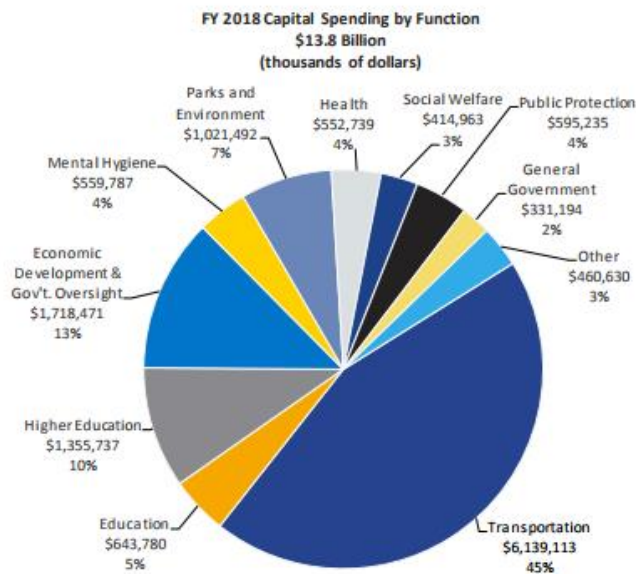

FY 2018 Capital Spending Disbursements and Financing Sources

<https://www.budget.ny.gov/pubs/archive/fy18archive/enactedfy18/FY2018EnactedCPFP.pdf>