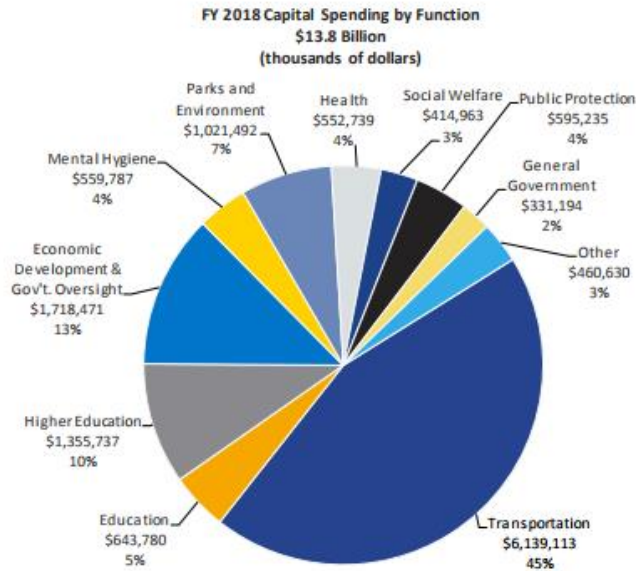

FY 2018 Capital Spending Disbursements and Financing Sources

<https://www.budget.ny.gov/pubs/archive/fy18archive/enactedfy18/FY2018EnactedCPFP.pdf>